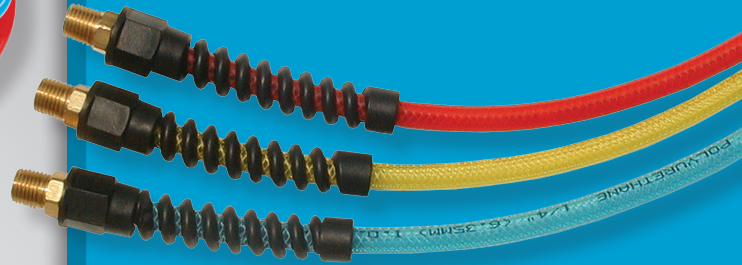

STRAIGHT HOSE

Flexeel

Our most popular hose. Reinforced Polyurethane hose with fittings that are reusable and can be quickly repaired in the field.

FLEXEEL
The Original

AVAILABLE IN THREE COLORS

- Transparent Blue (T)
- Transparent Red (TR)
- Transparent Yellow (TY)

- Made in the USA
- Excellent low temperature flexibility
- 200 psi working pressure

Flexeel Max

Flexeel's bigger brother. Includes a Safety Relief Connector and a Ball Swivel Coilflow 6 Ball Coupler.

FLEXEEL *max*

- Made in the USA
- High visibility green
- 300 psi working pressure

Heavy Duty Hose

Neoprene rubber offers high oil resistance. Perfect for automotive shops.

- Made in the USA
- Non conductive
- 200 psi working pressure

General Purpose Hose

EPDM rubber hose that is designed for either air or water use. The tried and true "red rubber hose."

- Made in the USA
- Reinforced with multiple textile spirals
- 200 psi working pressure