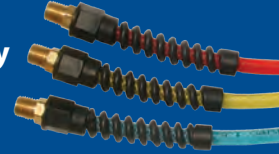

## FLEXEEL

**The Original**

Our most popular hose. Reinforced Polyurethane hose with fittings that are reusable and can be quickly repaired in the field.

PFE Series

- Made in the USA
- Excellent low temperature flexibility
- 200 psi working pressure
- Reusable field-repairable fittings