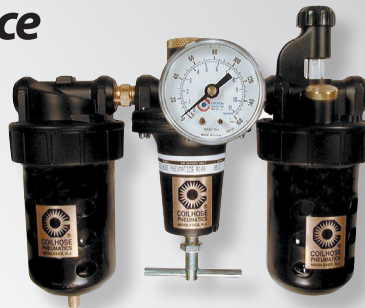

- Designed for small spaces and low flow applications
- Available with 1/4" and 1/8" NPT ports
- Available in combination assemblies
  
- Compact, a great balance of flow and size
- Available with 1/4" and 3/8" NPT Ports
- Available in combination assemblies
  
- Modular, offers easy installation and servicing with its mounting and connecting clamps
- Available with 3/8", 1/2" and 3/4" NPT Ports
- Available in combination assemblies

## Heavy Duty 88 Series

Heavy Duty Series have a long-established reputation for high quality and unsurpassed reliability. Regulators have multiple pressure ranges available as well as tamperproof models. The Filters and Lubricators can be configured with metal bowls and varying filtrations levels.

## General Purpose Service

The General Purpose Series offers port size ranges that allow reliable interchange with other manufacturers. Ideal where pressure must be held constant over a wide variation of flow. An excellence choice for most industrial applications.

## 29 Series

A broad line of modular units offering easy installation and servicing.

- Our most popular series, tough and dependable
- Available in multiple body sizes and ports ranging from 1/4" to 1" NPT
- Available in combination assemblies
- Available in a broad range of sizes from 1/4" to 2" NPT
- Filters and Lubricators are available with metal bowls
- Available in combination assemblies
- Available in multiple body sizes and ports ranging from 1/8" to 1" NPT
- Many accessories including brackets, mounts & gauges
- Available in combination assemblies