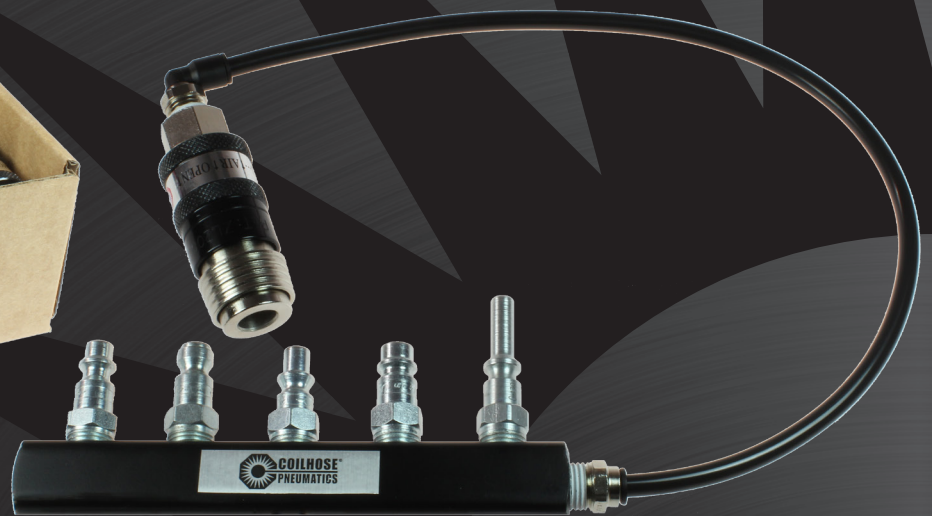

**5 in 1**

**SAFETY EXHAUST  
COUPLER**

150USE-D12

150USE-DU

## POINT OF PURCHASE MATERIALS

- Our Materials Communicate the Benefits and Features of this Innovative New Product.
- Demo Unit Allows the End-User to Immediately Understand how the 5 in 1 Coupler Connects with All Major Interchanges.
- Display and Demo will Increase Sales and Profitability.

Model #	Description
150USE-D12	150USE Display 12 Pack
150USE-DU	150USE Demo Unit