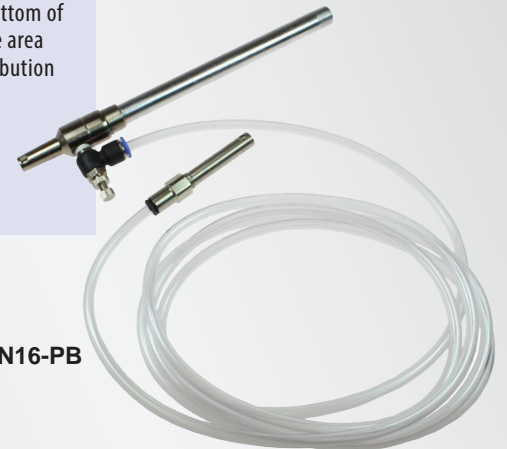

Typhoon Nozzles

Item	Description	Item	Description
EXT-1-DL	1" Extension Female Coupling	HFN-BT11-DPB	Typhoon Steel Brush
HFN-00F-DL	High Flow Nozzle, Female Thread	HFN-BT12-DPB	Typhoon Nylon Brush
HFN-00M-DL	High Flow Nozzle, Male Thread	HFN-PT-DPB	Typhoon Laval Flow Nozzle
HFN-11F-DL	Pro High Flow Nozzle, Female Thread	HFN-ST-DPB	Typhoon Scraper Tip
HFN-11M-DL	Pro High Flow Nozzle, Male Thread	MJN-0-DL	Typhoon Multi-Jet Nozzle
HFN-ADP	Typhoon 1/8" Tip Adapter		

Typhoon Evictor

Clean out holes drilled in cement or other media with the Typhoon Evictor. Featuring a unique tip design that directs the flow of debris out of the hole.

Item	Description
THN24-DPB	Typhoon Evictor Tip
TYP2501-24HN	Typhoon Evictor Blow Gun Assembly

HOW THE EVICTOR CLEANS HOLES BETTER THAN OTHER BLOW GUNS:

Typhoon Siphon Nozzle

Spray water, cleaner, and other fluids under pressure with the Typhoon Siphon Nozzle **TSN16-PB**