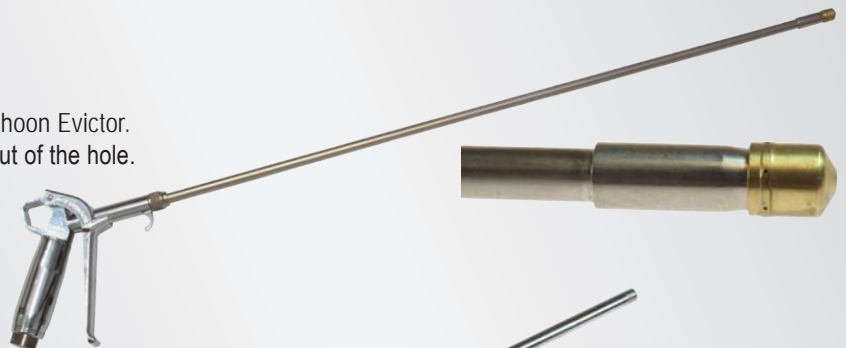

## Typhoon Caddy

The Typhoon Caddy holds your Typhoon Blow Gun and tips when not in use. The magnet on the back secures it to metal surfaces in a work space, keeping it handy and close by when needed. The Caddy can also be mounted to surfaces using fasteners.

### Typhoon Extensions

Length	Extension w/o Nozzle	Extension w/ Nozzle	Angled Extension w/ Nozzle	Extension w/ Multi-Jet
2"	EXT-2-DL			
6"	EXT-6-DL	EXT06CN-DPB	EXT06CN45-DPB	EXT06MJ-DPB
12"	EXT-12-DL	EXT12CN-DPB	EXT12CN45-DPB	EXT12MJ-DPB
24"	EXT-24-DL	EXT24CN-DPB	EXT24CN45-DPB	EXT24MJ-DPB
36"	EXT-36-DL	EXT36CN-DPB		EXT36MJ-DPB
48"	EXT-48-DL	EXT48CN-DPB		EXT48MJ-DPB
72"	EXT-72-DL	EXT72CN-DPB		EXT72MJ-DPB

### Typhoon Nozzles

Item	Description	Item	Description
EXT-1-DL	1" Extension Female Coupling	HFN-BT11-DPB	Typhoon Steel Brush
HFN-00F-DL	High Flow Nozzle, Female Thread	HFN-BT12-DPB	Typhoon Nylon Brush
HFN-00M-DL	High Flow Nozzle, Male Thread	HFN-PT-DPB	Typhoon Laval Flow Nozzle
HFN-11F-DL	Pro High Flow Nozzle, Female Thread	HFN-ST-DPB	Typhoon Scraper Tip
HFN-11M-DL	Pro High Flow Nozzle, Male Thread	MJN-0-DL	Typhoon Multi-Jet Nozzle
HFN-ADP	Typhoon 1/8" Tip Adapter		

## Typhoon Evictor

Clean out holes drilled in cement or other media with the Typhoon Evictor. Featuring a unique tip design that directs the flow of debris out of the hole.

Item	Description
THN24-DPB	Typhoon Evictor Tip
TYP2501-24HN	Typhoon Evictor Blow Gun Assembly