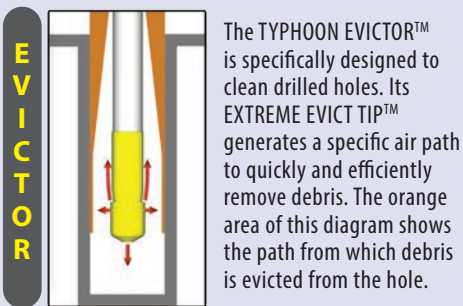

Typhoon Siphon Nozzle

Spray water, cleaner, and other fluids under pressure with the Typhoon Siphon Nozzle **TSN16-PB**