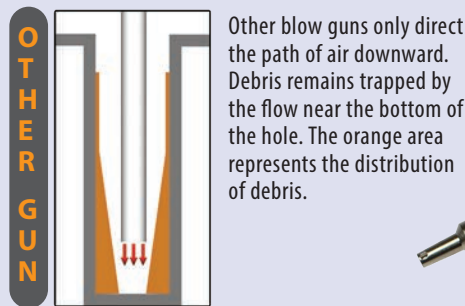

Typhoon Siphon Nozzle

Spray water, cleaner, and other fluids under pressure with the Typhoon Siphon Nozzle **TSN16-PB**